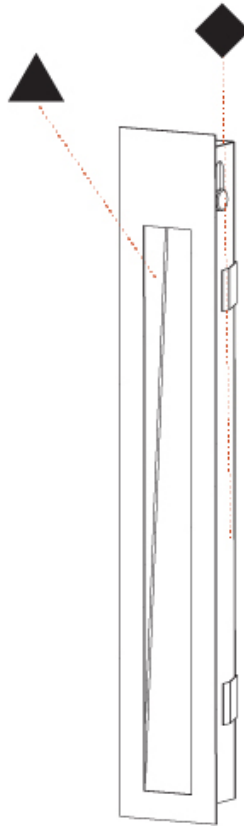

DELIGHT STRING WIDE RECESSED

A35699-

PROJECT	_____
TYPE	_____
SPECIFIER	_____
QUANTITY	_____
DATE	_____

A