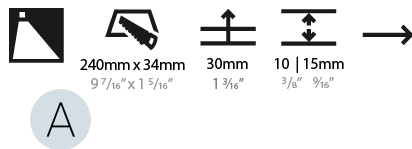

GENERAL

Series: Delight
Subseries: Delight String Wide
Brand: Prolicht
Division: Architectural
Mounting Type: Recessed
Mounting Location: Wall
Subcategory: Step Light

PHYSICAL

Shape: Rectangle
Length (mm): 250
Length (in): 9 ¹³/₁₆
Width (mm): 40
Width (in): 1 ⁹/₁₆
Height (mm): 250
Depth (mm): 26
Height (in): 9 ¹³/₁₆
Depth (in): 1
Ceiling Thickness (mm): 10 / 12 / 15
Ceiling Thickness (in): 3/8 or 1/2 or 9/16
Min. Recessing Depth (mm): 30
Min. Recessing Depth (in): 1 ³/₁₆
Light Distribution: Asymmetric
Weight (kg): .83
Weight (lbs): 1.8
Fixture Finish: SSR / BKV / CWI / CRY / HAB / LAG / UFT / ITA / RUA / RUR / MIC / FTG / MYG / TWT / LOD / PUS / FRO / FUP / KIA / POP / BLS / SPG / MEY / GOH / GUM / CHC / COM / ABZ / JAG / OBR / MOS / ROR
Fixture Material: Aluminum
Cut-out Measurements: 240mm / 9 7/16" x 34mm / 1 5/16"

ELECTRICAL

Lamp Type: LED (Zhaga Standard)
Input Wattage (W): 2.2
Total Output Wattage (W): 2
Dimming: 0-10V Dimming / Phase Dimming (120Vac Only)
Driver Included: No
Driver Location: Remote
Driver Type: Constant Current - 120 / 277Vac
Driver Class: Class 2
Input Voltage (V): 120 - 277
Constant Current (MA): 700

LED

Number of LEDs: 1
Color Temperature (°K): 2700 / 3000 / 3500 / 4000
Max. Delivered Lumen (lm): 60 / 60 / 68 / 70
CRI: >90 CRI
Lamp Life (hrs): 50000

OPTICAL

RATINGS AND CERTIFICATIONS

Certified By: Certified for North American Standards
IP rating: IP20

PROJECT
TYPE
SPECIFIER
QUANTITY
DATE