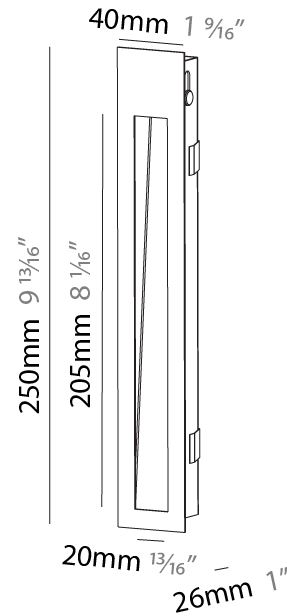

GENERAL

Series: Delight
Subseries: Delight String Wide
Brand: Prolicht
Division: Architectural
Mounting Type: Recessed
Mounting Location: Wall
Subcategory: Step Light

PHYSICAL

Shape: Rectangle
Length (mm): 250
Length (in): 9 ¹³/₁₆
Width (mm): 40
Width (in): 1 ⁹/₁₆
Height (mm): 250
Depth (mm): 26
Height (in): 9 ¹³/₁₆
Depth (in): 1
Ceiling Thickness (mm): 10 / 12 / 15
Ceiling Thickness (in): 3/8 or 1/2 or 9/16
Min. Recessing Depth (mm): 30
Min. Recessing Depth (in): 1 ³/₁₆
Light Distribution: Asymmetric
Weight (kg): .83
Weight (lbs): 1.8
Fixture Finish: SSR / BKV / CWI / CRY / HAB / LAG / UFT / ITA / RUA / RUR / MIC / FTG / MYG / TWT / LOD / PUS / FRO / FUP / KIA / POP / BLS / SPG / MEY / GOH / GUM / CHC / COM / ABZ / JAG / OBR / MOS / ROR
Fixture Material: Aluminum
Cut-out Measurements: 240mm / 9 7/16" x 34mm / 1 5/16"

ELECTRICAL

Lamp Type: LED (Zhaga Standard)
Input Wattage (W): 2.2
Total Output Wattage (W): 2
Dimming: 0-10V Dimming / Phase Dimming (120Vac Only)
Driver Included: No
Driver Location: Remote
Driver Type: Constant Current - 120 / 277Vac
Driver Class: Class 2
Input Voltage (V): 120 - 277
Constant Current (MA): 700

LED

Number of LEDs: 1
Color Temperature (°K): 2700 / 3000 / 3500 / 4000
Max. Delivered Lumen (lm): 60 / 60 / 68 / 70
CRI: >90 CRI
Lamp Life (hrs): 50000

OPTICAL

RATINGS AND CERTIFICATIONS

Certified By: Certified for North American Standards
IP rating: IP20

PROJECT
TYPE
SPECIFIER
QUANTITY
DATE