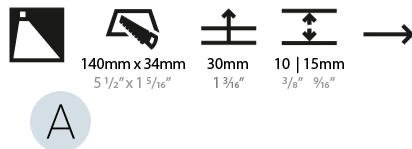

GENERAL

Series: Delight
Subseries: Delight String Wide
Brand: Prolicht
Division: Architectural
Mounting Type: Recessed
Mounting Location: Wall
Subcategory: Step Light

PHYSICAL

Shape: Rectangle
Width (mm): 40
Width (in): 1 9/16
Height (mm): 150
Depth (mm): 26
Height (in): 5 7/8
Depth (in): 1
Ceiling Thickness (mm): 10 / 12 / 15
Ceiling Thickness (in): 3/8 or 1/2 or 9/16
Min. Recessing Depth (mm): 30
Min. Recessing Depth (in): 1 3/16
Light Distribution: Asymmetric
Weight (kg): 0.21
Weight (lbs): 0.46
Screws: No visible screws
Fixture Finish: SSR / BKV / CWI / CRY / HAB / LAG / UFT / ITA / RUA / RUR / MIC / FTG / MYG / TWT / LOD / PUS / FRO / FUP / KIA / POP / BLS / SPG / MEY / GOH / GUM / CHC / COM / ABZ / JAG / OBR / MOS / ROR
Fixture Material: Aluminum
Cut-out Measurements: 140mm / 5 1/2" x 34mm / 1 5/16"

ELECTRICAL

Lamp Type: LED (Zhaga Standard)
Input Wattage (W): 2.2
Total Output Wattage (W): 2
Dimming: Non-Dimming / Phase Dimming (120Vac only) / 0-10V Dimming
Driver Included: No
Driver Location: Remote
Driver Type: Constant Current - 120 / 277Vac
Driver Class: Class 2
Input Voltage (V): 120 - 277
Constant Current (MA): 700

LED

Number of LEDs: 1
Color Temperature (°K): 2700 / 3000 / 3500 / 4000
Max. Delivered Lumen (lm): 60 / 60 / 68 / 70
CRI: >90 CRI
Lamp Life (hrs): 50000

OPTICAL

RATINGS AND CERTIFICATIONS

Certified By: Certified for North American Standards
IP rating: IP20