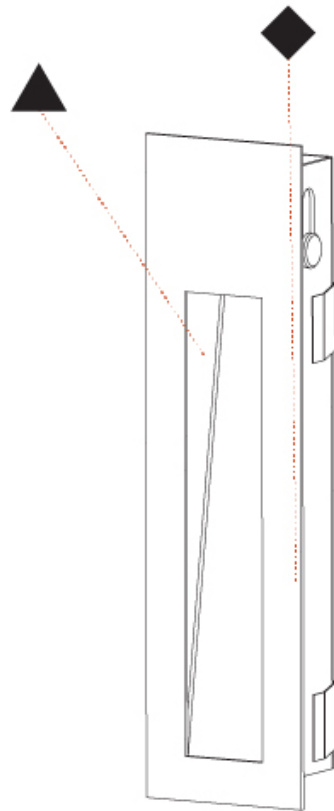

DELIGHT STRING WIDE RECESSED

A35698-

PROJECT	_____
TYPE	_____
SPECIFIER	_____
QUANTITY	_____
DATE	_____