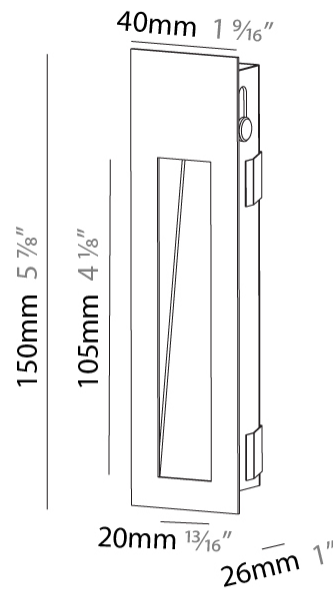

GENERAL

Series: Delight
Subseries: Delight String Wide
Brand: Prolicht
Division: Architectural
Mounting Type: Recessed
Mounting Location: Wall
Subcategory: Step Light

PHYSICAL

Shape: Rectangle
Width (mm): 40
Width (in): 1 9/16
Height (mm): 150
Depth (mm): 26
Height (in): 5 7/8
Depth (in): 1
Ceiling Thickness (mm): 10 / 12 / 15
Ceiling Thickness (in): 3/8 or 1/2 or 9/16
Min. Recessing Depth (mm): 30
Min. Recessing Depth (in): 1 3/16
Light Distribution: Asymmetric
Weight (kg): 0.21
Weight (lbs): 0.46
Screws: No visible screws
Fixture Finish: SSR / BKV / CWI / CRY / HAB / LAG / UFT / ITA / RUA / RUR / MIC / FTG / MYG / TWT / LOD / PUS / FRO / FUP / KIA / POP / BLS / SPG / MEY / GOH / GUM / CHC / COM / ABZ / JAG / OBR / MOS / ROR
Fixture Material: Aluminum
Cut-out Measurements: 140mm / 5 1/2" x 34mm / 1 5/16"

ELECTRICAL

Lamp Type: LED (Zhaga Standard)
Input Wattage (W): 2.2
Total Output Wattage (W): 2
Dimming: Non-Dimming / Phase Dimming (120Vac only) / 0-10V Dimming
Driver Included: No
Driver Location: Remote
Driver Type: Constant Current - 120 / 277Vac
Driver Class: Class 2
Input Voltage (V): 120 - 277
Constant Current (MA): 700

LED

Number of LEDs: 1
Color Temperature (°K): 2700 / 3000 / 3500 / 4000
Max. Delivered Lumen (lm): 60 / 60 / 68 / 70
CRI: >90 CRI
Lamp Life (hrs): 50000

OPTICAL

RATINGS AND CERTIFICATIONS

Certified By: Certified for North American Standards
IP rating: IP20